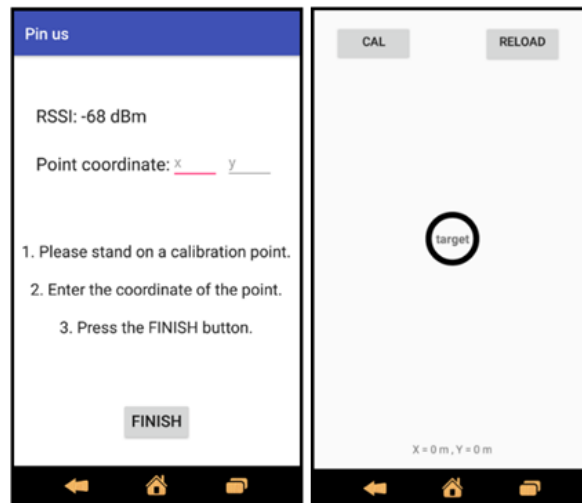

The third Web Application example: PINE (PiNeedle) CPS

The first APP example: PINUS (Industrial IoT Smart Factory Indoor Positioning APP)

- Critical Technologies: Bluetooth Low Energy (BLE) Beacon Advertisement, Weighted Centroid Localization (WCL)

The second APP example: IIoT Smart Factory AR

- APP Function: When facing a portion of a smart factory machine, the APP will show related information of the portion, such as the name, descriptions, production parameters, and/or states of the portion.
- Critical Technology: Google MobileNet, IoT Networking