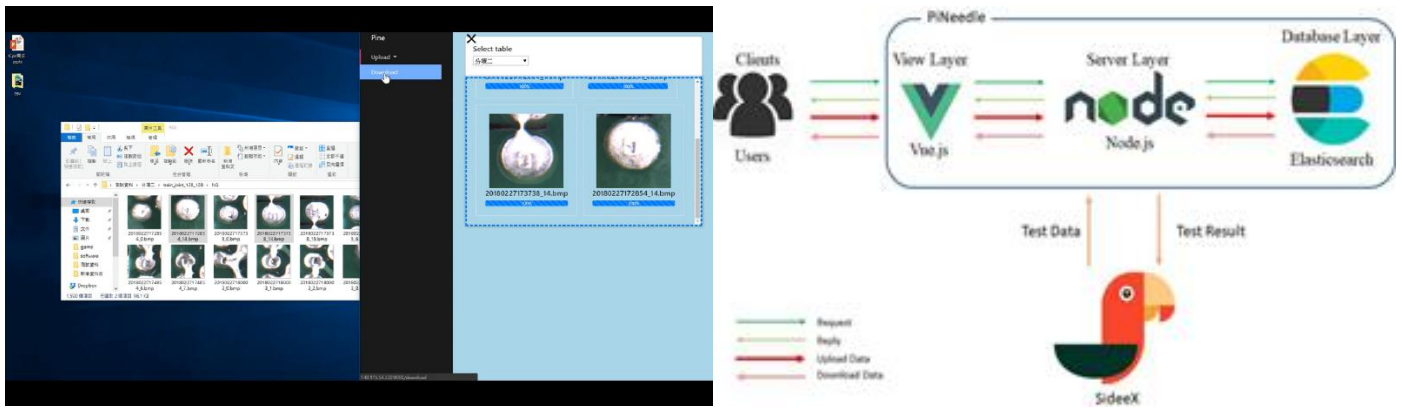

The third Web Application example: PINE (PiNeedle) CPS

The first APP example: PINUS (Industrial IoT Smart Factory Indoor Positioning APP)

- Critical Technologies: Bluetooth Low Energy (BLE) Beacon Advertisement, Weighted Centroid Localization (WCL)

The second APP example: IIoT Smart Factory AR

- APP Function: When facing a portion of a smart factory machine, the APP will show related information of the portion, such as the name, descriptions, production parameters, and/or states of the portion.
- Critical Technology: Google MobileNet, IoT Networking